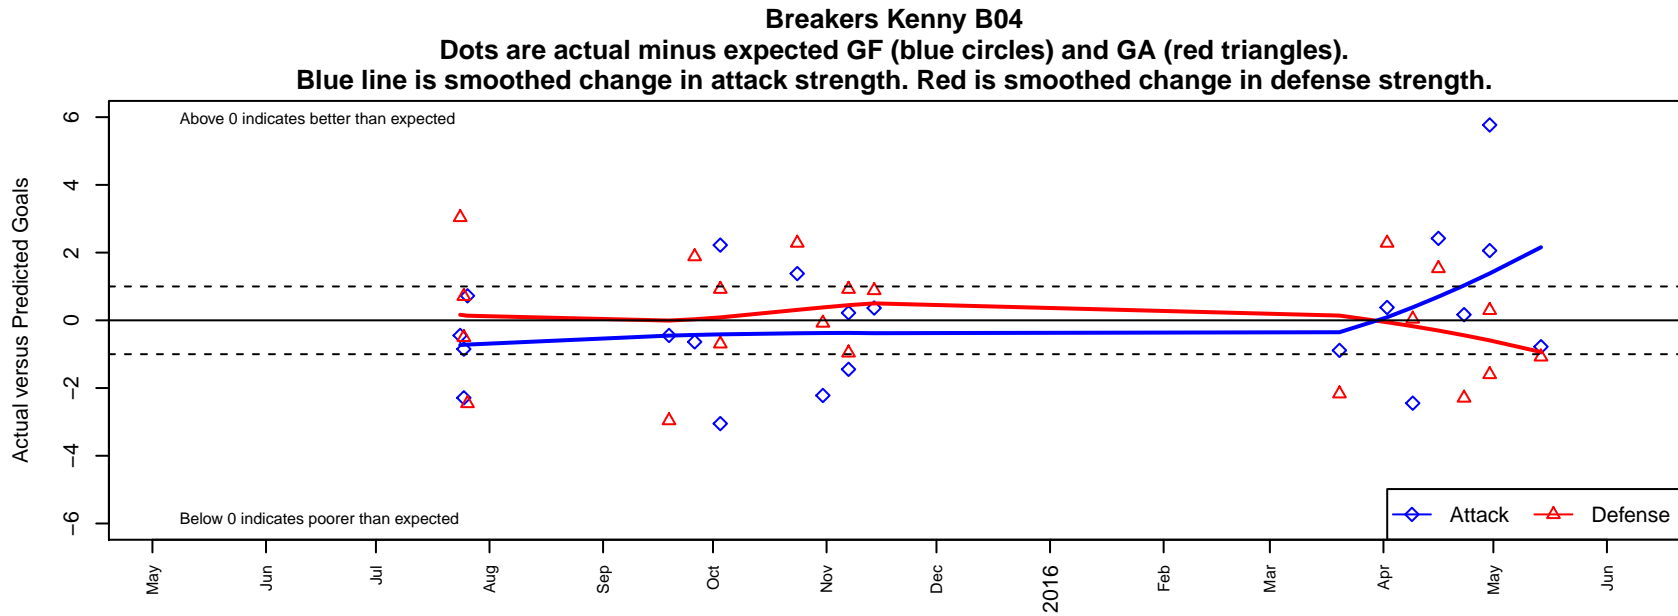

Breakers Kenny B04

Breakers SC
 Spokane, WA
 B04 total strength=176
 attack=0.21 defense=0.06
 fall league = PSPL–Inland Div 2 U11
 spr league = Spr PSPL–Inland Div 2 U11

alt names used:
 IEYSA Breakers B04 Kenny
 BREAKERS SELECT – KENNY (WA)
 IEYSA Breakers B04 Kenny

Venues played:
 2015 River City Cup U–11 Silver U11
 2015 PSPL–Inland Div 2 U11
 2015 Spr PSPL–Inland Div 2 U11

**attack and defense variance (black dot)
relative to other teams
and top 10 in region**

**attack and defense rating
relative to others at age
and all opponents in last 13 months**