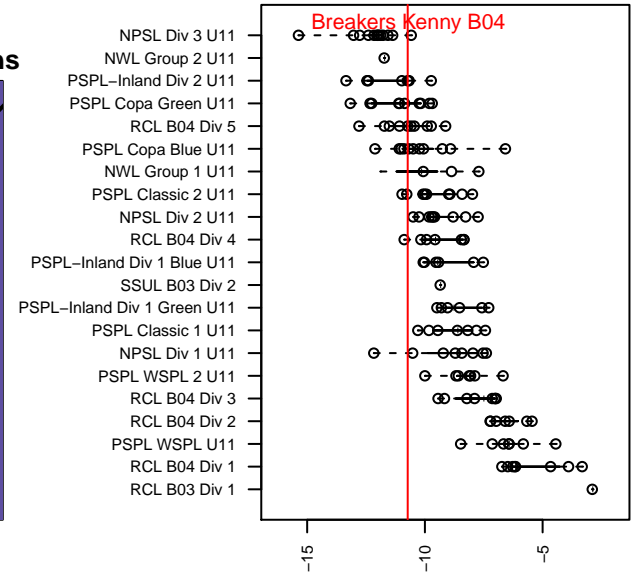

Breakers Kenny B04

Breakers SC
 Spokane, WA
 B04 total strength=176
 attack=0.21 defense=0.06
 fall league = PSPL–Inland Div 2 U11
 spr league = Spr PSPL–Inland Div 2 U11

alt names used:
 IEYSA Breakers B04 Kenny
 BREAKERS SELECT – KENNY (WA)
 IEYSA Breakers B04 Kenny

Venues played:
 2015 River City Cup U–11 Silver U11
 2015 PSPL–Inland Div 2 U11
 2015 Spr PSPL–Inland Div 2 U11

**attack and defense variance (black dot)
relative to other teams
and top 10 in region**

**attack and defense rating
relative to others at age
and all opponents in last 13 months**